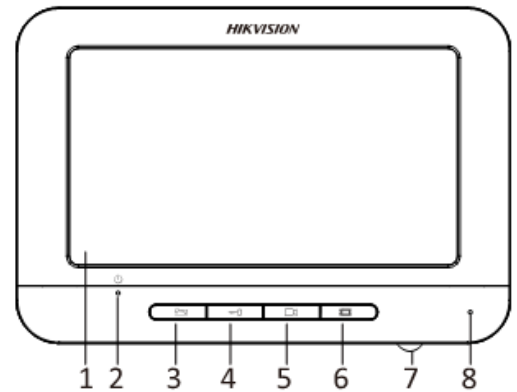

Typical Application

Specifications

Video Door Phone Model	DS-KIS204
Door Station (DS-KB2411-IM)	
Video Parameters	
Camera	1/4" CMOS
Resolution	720 × 576
Video frame rate	PAL: 25 fps
Audio parameters	
Audio input	Built-in Omnidirectional Microphone
Audio output	Built-in Loudspeaker
Audio quality	Noise Suppression and Echo Cancellation
Light Supplement	
Light supplement mode	Photosensitive IR Supplement, IR Range: 2 Meters
Device interfaces	
Four-wire interface	1 Four-Wire Interface (1-ch Video Input, 1-ch Audio Input/Output, 1-ch Power Supply, 1-ch Grounding)
IO output	1 Relay Output
General	
Material	Aluminum Alloy
Power consumption	Max. 3W
Working temperature	-30° C to +60° C (-22° F to 140° F)
Working humidity	10% to 90%
Dimension (L x W x H)	128 mm × 42 mm × 24.8 mm (5.0" × 1.7" × 0.9")
Indoor Station (DS-KH2220-S)	
Display parameters	
Display screen	7-Inch Colorful TFT LCD
Display resolution	800 × 480
Operation method	Physical Button
Audio parameters	
Audio input	Built-in Omnidirectional Microphone
Audio output	Built-in Loudspeaker
Audio quality	Noise Suppression and Echo Cancellation
Device interfaces	
Four-wire interface	4 Four-Wire Interfaces
	1-ch Video Input, 1-ch Audio Input/Output, 1-ch Power Supply, 1-ch Grounding
General	
Power supply	12 VDC
Power consumption	≤5 W
Working temperature	-10° C to + 55° C (14° F to 131° F)
Working humidity	10% to 90%
Dimension (L x W x H)	195.8 mm × 132.8 mm × 18.39 mm (7.7" × 5.2" × 0.7")

Appearance and Interfaces

Door Station

Indoor Station

Index	Description
1	Microphone
2	Built-in Camera
3	Supplement Light
4	Photoresistor
5	Call Button
6	Loudspeaker

Index	Description
1	LCD Display Screen
2	Power Supply Indicator
3	Call Accept/Decline Key
4	Unlock Key
5	Live View Key
6	Image Key
7	Volume Wheel
8	Microphone