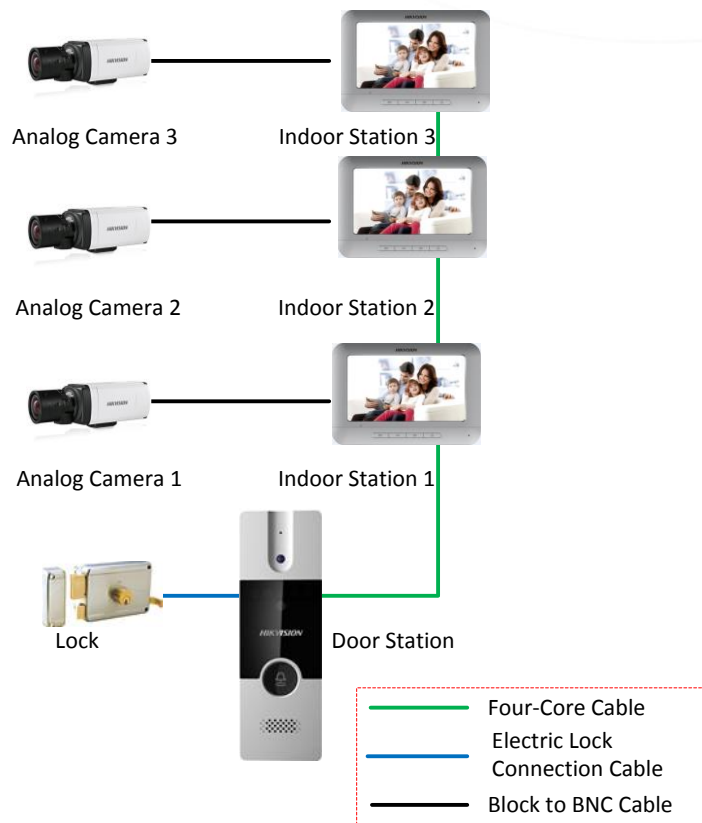

DS-KIS204 Video Door Phone

Key Features

Door Station

- Self-adaptive IR supplement
- One-touch calling
- Pinhole camera with 720 x 576 @ 25 fps
- Unlock controlling

Indoor Station

- Hands-free video intercom communication
- Supports monitoring the door station and the external analog camera
- Supports image capture (Max. 200) and overwrite when exceed 200
- Supports captured image playback
- Remote unlocking

Typical Application

Specifications

Video Door Phone Model	DS-KIS204
Door Station (DS-KB2411-IM)	
Video Parameters	
Camera	1/4" CMOS
Resolution	720 × 576
Video frame rate	PAL: 25 fps
Audio parameters	
Audio input	Built-in Omnidirectional Microphone
Audio output	Built-in Loudspeaker
Audio quality	Noise Suppression and Echo Cancellation
Light Supplement	
Light supplement mode	Photosensitive IR Supplement, IR Range: 2 Meters
Device interfaces	
Four-wire interface	1 Four-Wire Interface (1-ch Video Input, 1-ch Audio Input/Output, 1-ch Power Supply, 1-ch Grounding)
IO output	1 Relay Output
General	
Material	Aluminum Alloy
Power consumption	Max. 3W
Working temperature	-30° C to +60° C (-22° F to 140° F)
Working humidity	10% to 90%
Dimension (L x W x H)	128 mm × 42 mm × 24.8 mm (5.0" × 1.7" × 0.9")
Indoor Station (DS-KH2220-S)	
Display parameters	
Display screen	7-Inch Colorful TFT LCD
Display resolution	800 × 480
Operation method	Physical Button
Audio parameters	
Audio input	Built-in Omnidirectional Microphone
Audio output	Built-in Loudspeaker
Audio quality	Noise Suppression and Echo Cancellation
Device interfaces	
Four-wire interface	4 Four-Wire Interfaces
	1-ch Video Input, 1-ch Audio Input/Output, 1-ch Power Supply, 1-ch Grounding
General	
Power supply	12 VDC
Power consumption	≤5 W
Working temperature	-10° C to + 55° C (14° F to 131° F)
Working humidity	10% to 90%
Dimension (L x W x H)	195.8 mm × 132.8 mm × 18.39 mm (7.7" × 5.2" × 0.7")