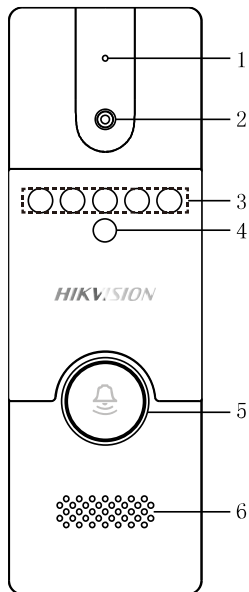

Typical Application

Specifications

Video Door Phone Model	DS-KIS204
Door Station (DS-KB2411-IM)	
Video Parameters	
Camera	1/4" CMOS
Resolution	720 × 576
Video frame rate	PAL: 25 fps
Audio parameters	
Audio input	Built-in Omnidirectional Microphone
Audio output	Built-in Loudspeaker
Audio quality	Noise Suppression and Echo Cancellation
Light Supplement	
Light supplement mode	Photosensitive IR Supplement, IR Range: 2 Meters
Device interfaces	
Four-wire interface	1 Four-Wire Interface (1-ch Video Input, 1-ch Audio Input/Output, 1-ch Power Supply, 1-ch Grounding)
IO output	1 Relay Output
General	
Material	Aluminum Alloy
Power consumption	Max. 3W
Working temperature	-30° C to +60° C (-22° F to 140° F)
Working humidity	10% to 90%
Dimension (L x W x H)	128 mm × 42 mm × 24.8 mm (5.0" × 1.7" × 0.9")
Indoor Station (DS-KH2220-S)	
Display parameters	
Display screen	7-Inch Colorful TFT LCD
Display resolution	800 × 480
Operation method	Physical Button
Audio parameters	
Audio input	Built-in Omnidirectional Microphone
Audio output	Built-in Loudspeaker
Audio quality	Noise Suppression and Echo Cancellation
Device interfaces	
Four-wire interface	4 Four-Wire Interfaces
	1-ch Video Input, 1-ch Audio Input/Output, 1-ch Power Supply, 1-ch Grounding
General	
Power supply	12 VDC
Power consumption	≤5 W
Working temperature	-10° C to + 55° C (14° F to 131° F)
Working humidity	10% to 90%
Dimension (L x W x H)	195.8 mm × 132.8 mm × 18.39 mm (7.7" × 5.2" × 0.7")

Appearance and Interfaces

Door Station

Indoor Station

Index	Description
1	Microphone
2	Built-in Camera
3	Supplement Light
4	Photoresistor
5	Call Button
6	Loudspeaker

Index	Description
1	LCD Display Screen
2	Power Supply Indicator
3	Call Accept/Decline Key
4	Unlock Key
5	Live View Key
6	Image Key
7	Volume Wheel
8	Microphone