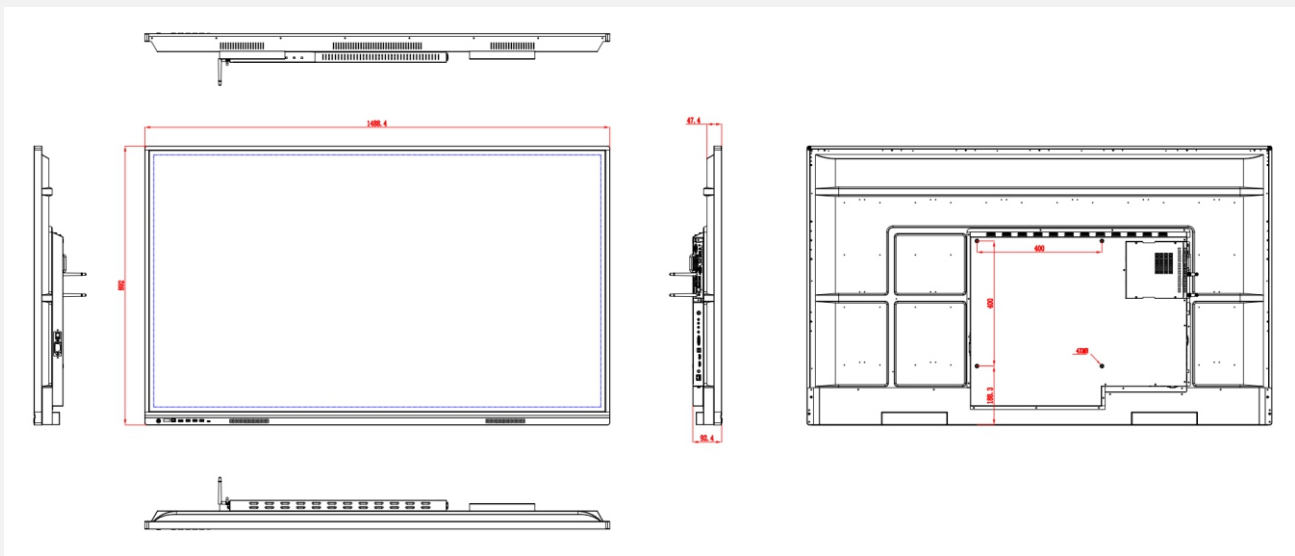

Physical Features

Power Supply	AC 100 ~ 240V/ 2-5A, 50-60Hz,
Consumption	Working $\leq$ 250W, Standby $\leq$ 1W
Body material	Aluminium, Metal
Color	Deep Grey Front, Black Cover
Temperature	Work: 0°C ~50°C, Storage : -10° ~ 60°C
Humidity	Work: 10% to 90%, Storage: 0 to 95% (Non Condensing)
Noise	Working Noise<50dBA
Product Dimension	1946*1181.8*106.4mm
VESA hole	600 x 400 mm (4*M8 screw)
Weight	NW: 92.7Kg $\pm$ 1.5Kg; GW: 110KG $\pm$ 1.5Kg
Package Dimension	2110 x 1315 x 240mm

Other

Accessories	Remote control*1, Power Cord*1, Wi-Fi antenna *1, USB Touch Cable
Option	HDMI, DVI, VGA, BNC, Floor stand set
Certification	BIS, RoHS, CE, FCC

Dimension

(Unit: mm)