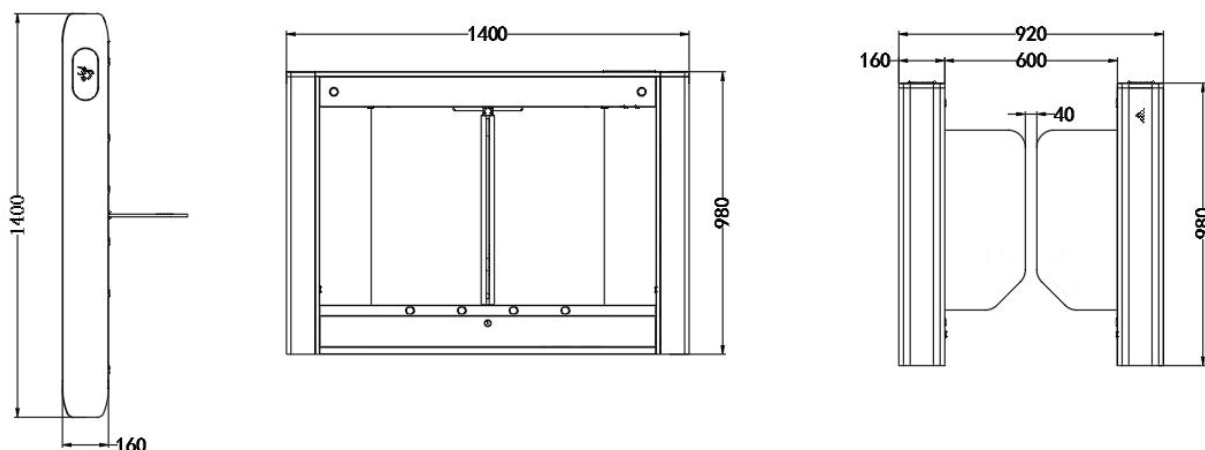

Specification

Size (L*W*H) : 1400*160*980mm

Fuselage material : Top cover 1.2mm+body 0.9mm 304 brushed plate

Diaphragm material : 8mm clear acrylic

Baffle material : 10mm clear acrylic

Pass width : 600-900mm

Movement : Brushless swing brake integrated movement

Power supply : 24V 150W

Input voltage : AC100V~240V,50/60HZ

Equipment power : 55W

Drive motor : Fengdun DC brushless 90K 30W

Pass rate : Open 50 people/min; Usually closed 35 people/min

Speed of opening and closing : Adjustable from 0.5s to 1.5s

Sensor pairs : 6 pairs

Pilot lamp : Three color light panel+three color light strip

Communication mode : Dry contact

Controls : 1V2 brushless simplified board+electric control box+mesh board box

Temperature : -20°C~+70°C | Noise : ≤65dB

Humidity : ≤90% No condensation

Class of protection : IP4X

Dimension

Disclaimer: Brief specifications are mentioned here. Specifications may change without prior notice. Customers are advised to check with us before purchase. Actual product may differ slightly to that depicted for ongoing product development

Visit Us at: www.esslsecurity.com